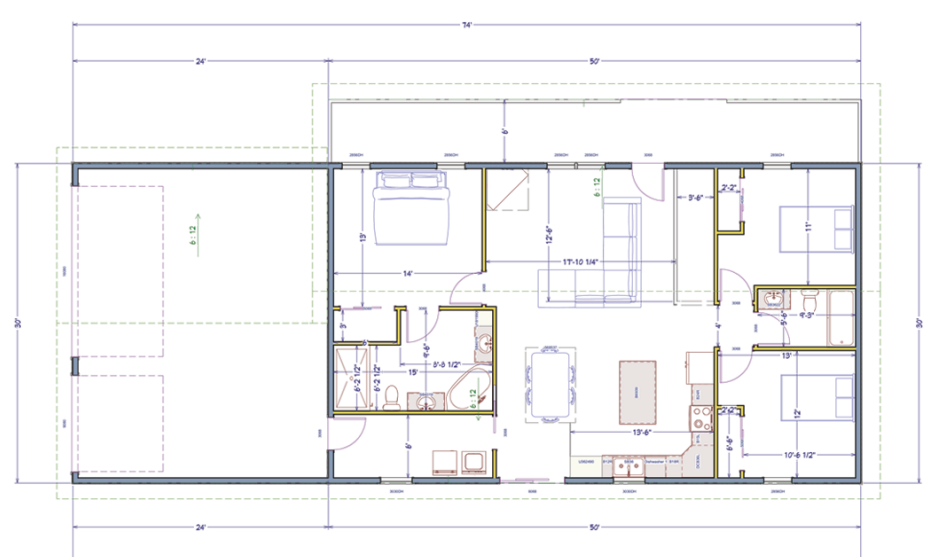

IT'S DECK SEASON, GET DECKED OUT WITH LOCKRIDGE!

STRENGTH YOU CAN LEAN ON

From commercial, code-tested products to diverse residential styles, Fortress is a category creator. Use our complete line of railing solutions to turn your outdoor space into a living place.

8' Premium Treated Deck Board

Item# 5468D

Call for price

3 Step MCA Pressure-Treated Stair Stringer

You don't have to measure, mark or cut. Save time, money and material.

Item# 3STRINGER

$15⁹⁹

2" x 2" x 36" Treated Wood Baluster

Treated porch post. Less corrosive fasteners.

Produced by Prowood
Item# 22B1S

$2⁶⁹

Deck Plus 10 x 3 in. Green Self Drilling Screws

Recommended for use with pressure treated lumber. **25lb. box**

Produced by Hillman
Item# HHF48406

$99⁰⁰

Gravel Mix Bags

Ready to use, for any general concrete work. **60lb. bag.**

Produced by Quikrete
Item# GRAVELMIX

$4⁹⁹

12" Footing Pad

For decks and post frame building project

Produced by Ag-Co
Item# FP12

$13⁹⁹

The luxury of protection that lasts.

100 Ft. All Weather Extension Cord

16 gauge/ 3-conductor. Indoor/Outdoor.

Produced by Do It Best
Item# 514287

$31⁹⁹

LADDERS FOR ALL YOUR PROJECTS!

5 Gal. Plastic Pail

Ideal for large painting or cleaning jobs.

Produced by Leaktite
Item# H782920

$6²⁹

42 Gal. Flap Tie Contractor Black Trash Bag

20 count.

Produced by Do it Best
Item# H647926

$23⁰⁰

15% OFF
IN STOCK GARAGE AND HOME HEATERS

36" Push Broom

Metal handle
Item# H338136CW

$45⁰¹

1/2" x 20' Rebar

Item# 12REROD

$6⁶⁸

FIBERGLASS REBAR

- Rust-Proof
- 200+ Years Service Life
- Quick & Simple Installation
- High Performance in All Climates
- No Waterproofing
- Stronger Than Steel
- Nonconductive & Nonferrous
- Save on all your flat projects

MAXIMUM STRENGTH GFRP
Manufactured by MST Rebar Inc.

LOCKRIDGE'S SOFTWARE brings design projects to life.