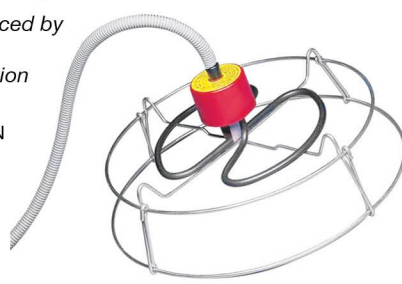

Produced by Allied Precision
Item# API15DP

\$42⁹⁹

Sinking Tank De-Icer

Easily converts between sinking or drain-plug de-icer.

Produced by Allied Precision
Item# API15N

\$45⁹⁹

Bucket Deicer

Compact aluminum base. Multiple thermostat control. Can be used in plastic containers. 250 watts.