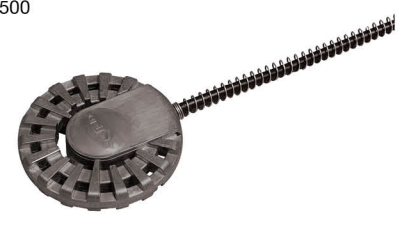

Produced by Allied Precision
Item# APIDT250

\$40⁹⁹

500W Bucket/Utility De-Icer

Compact, durable, aluminum heating element, coated for easy cleaning.

Produced by Allied Precision
Item# DT500

\$49⁹⁹

Fine Rock Salt

50 lb. Bag. Limit 49

Item# FRB

\$3⁹⁹

Trace Mineral Block

50 lb. Block.

Produced by American Stockman
Item# TMBL

\$9⁶⁰

Little Giant Snap-On Calf Nipple